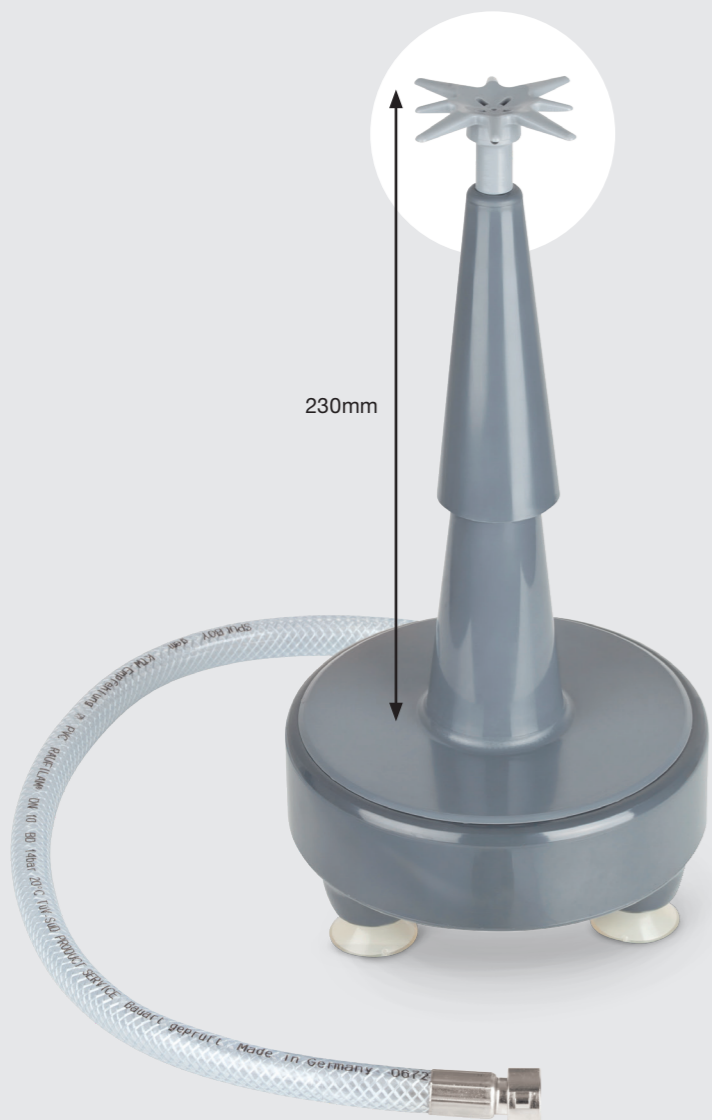

**PROFESSIONAL
ACCESSORIES
FOR GASTRONOMY**

Easy connection
thanks to easy clix®
quick coupling

Strong
freshwater
rinse

Sturdy and extremely
space saving
construction

Pitcher

MIX IT UP
THE INDIVIDUAL

Item no. 7056
Nozzle cap

Item no. 7055
Star shaped 30mm

Item no. 7057
Star shaped 70mm

Powerful rinse!

Cleans blenders, shakers and decanter or cools down your beer glass before tapping.

Different caps along with a powerful rinse ensure perfect cleaning results.

With a powerful fresh water rinse, all vessels with an opening from Ø 18mm can be rinsed out vigorously and thus cleaned of dirt and deposits.

Particularly popular with craft beer brewers and connoisseurs!